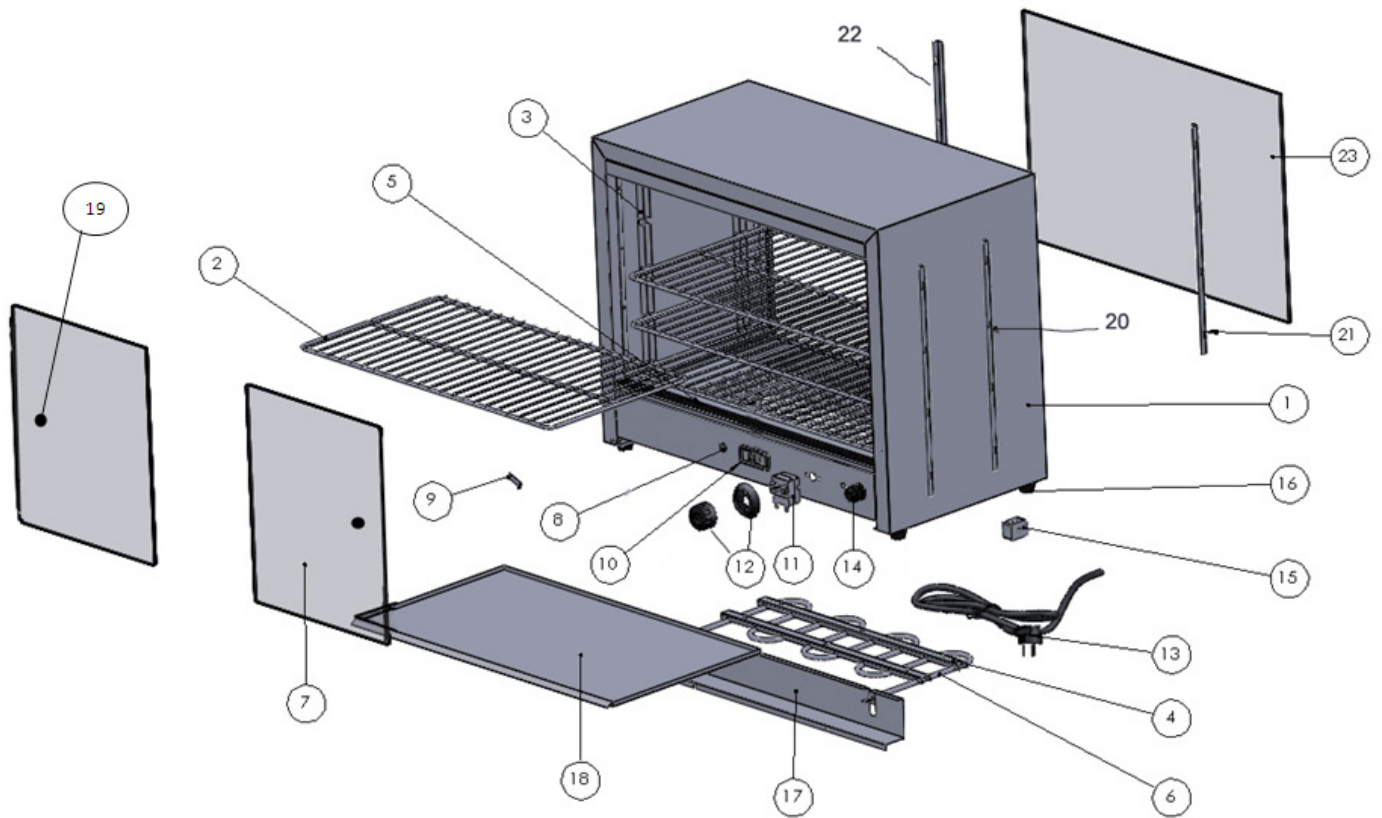

Parts Breakdown

Model DW-CN-0641 26086

Parts Breakdown

Model DW-CN-0641 26086

Item No.	Description	Position	Item No.	Description	Position	Item No.	Description	Position
23758	Box for 26086	1	24743	Indicator Light for 26086	8	20231	Rubber Feet for 26086	16
24738	Shelf for 26086	2	64331	Drip Pan Stopper for 26086	9	64333	Flap for 26086	17
23759	Shelf Support for 26086	3, 20	24744	Thermometer for 26086	10	23752	Drip Pan for 26086	18
64329	Top Heater Holder for 26086	4	24745	Thermostat with Knob for 26086	11 - 12	20232	Handle Knob for 26086	19
43962	Door Guide for 26086	5	23754	Power Cord with Plug for 26086	13	23760	Back Glass Holder for 26086	21 - 22
37871	Heating Element for 26086	6	23755	Power Cord Bushing for 26086	14	21104	Back Glass for 26086	23
24098	Door Glass for 26086	7	64332	5 Hole Terminal Block for 26086	15			